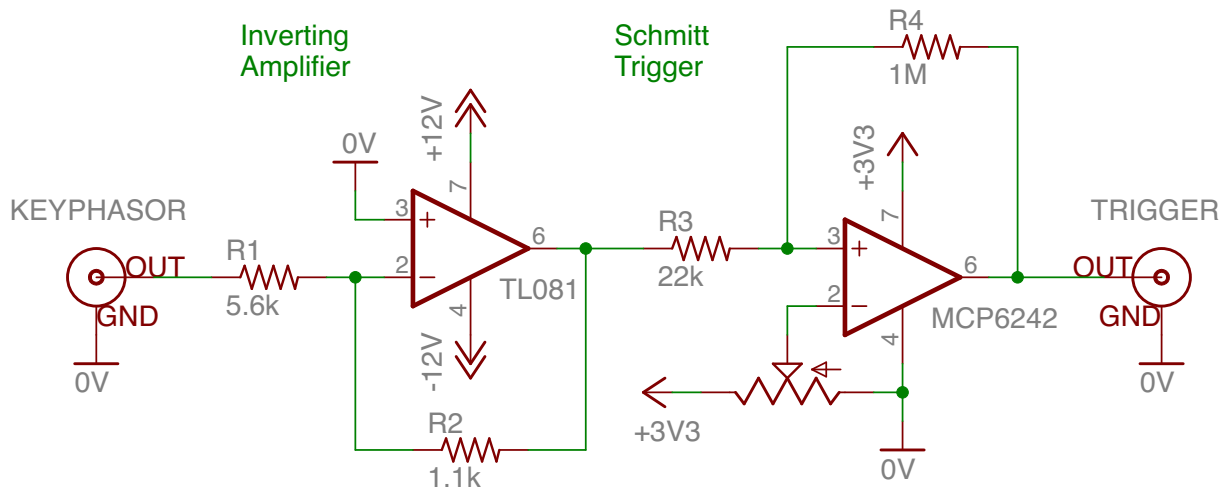

Keyphasor to 3.3V Square Wave

Proximeter Offset Removal